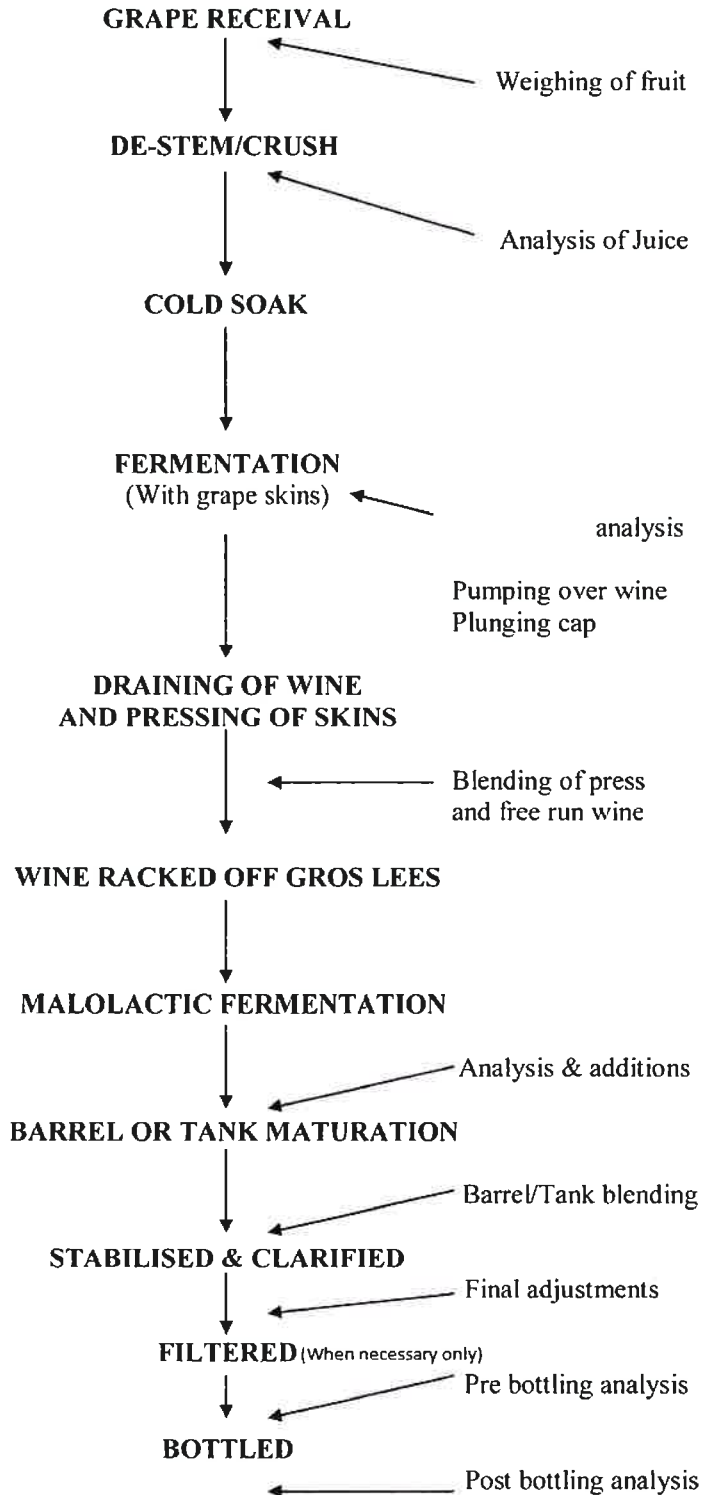

Maison PARENT-GROS

Pommard, Cote d'Or, France

FLOW DIAGRAM FOR RED WINE MAKING

For the wines labelled:

AF GROS and Domaine AF GROS

Maison PARENT-GROS

Pommard, Cote d'Or, France

FLOW DIAGRAM FOR WHITE WINE MAKING

For the wines labelled:

AF GROS and Domaine AF GROS

GRAPE RECEIVAL

Weighing of fruit

**PRESSING OF GRAPES AND
BARRELING**

analysis

**ALCOLIC FERMENTATION
AND
MALOLACTIC FERMENTATION
HAPPENS IN BARREL**